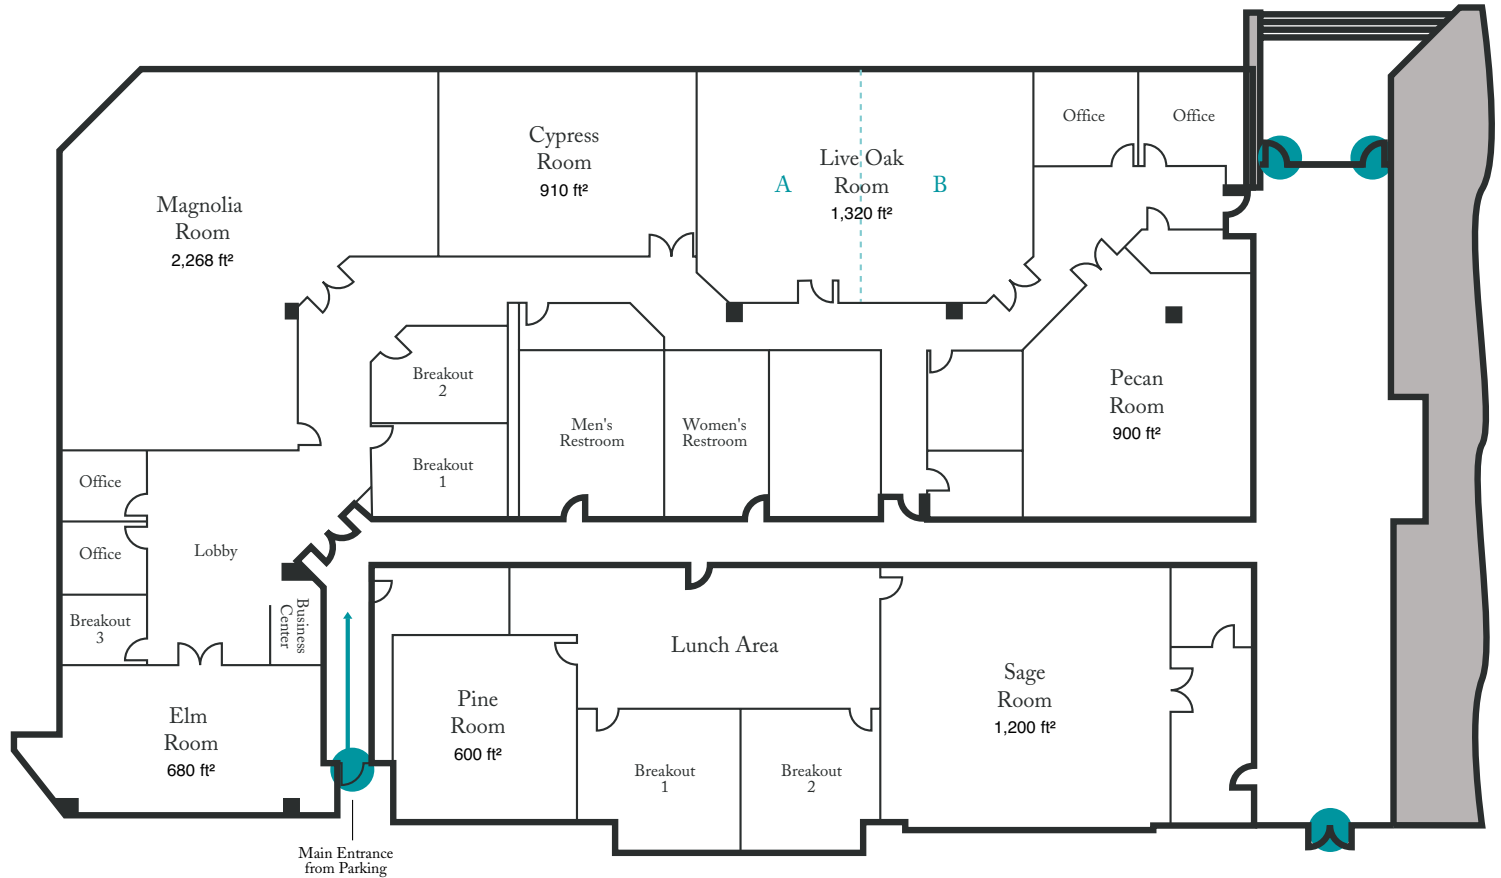

# SPACE CONFIGURATION - HOUSTON/WESTCHASE

Houston/Westchase	Sq. Ft.	Room Dimensions	Theatre	Classroom	Rounds 60" 8 per	Rounds 72" 10 per	Semi Circle 5 per	U-Shape
Elm	680	20 x 34	50	34	40	40	25	14
Magnolia	2,268	42 x 54	180	114	136	130	85	36
Cypress	910	26 x 35	70	46	56	50	35	18
Live Oak	1,320	30 x 44	110	66	80	70	50	28
Live Oak - A	600	30 x 20	50	30	32	30	20	12
Live Oak - B	720	30 x 24	60	36	40	40	25	16
Pecan	900	30 x 30	70	46	56	50	35	18
Sage	1,200	30 x 40	100	60	72	70	45	26
Pine	600	24 x 26	50	30	32	30	20	12