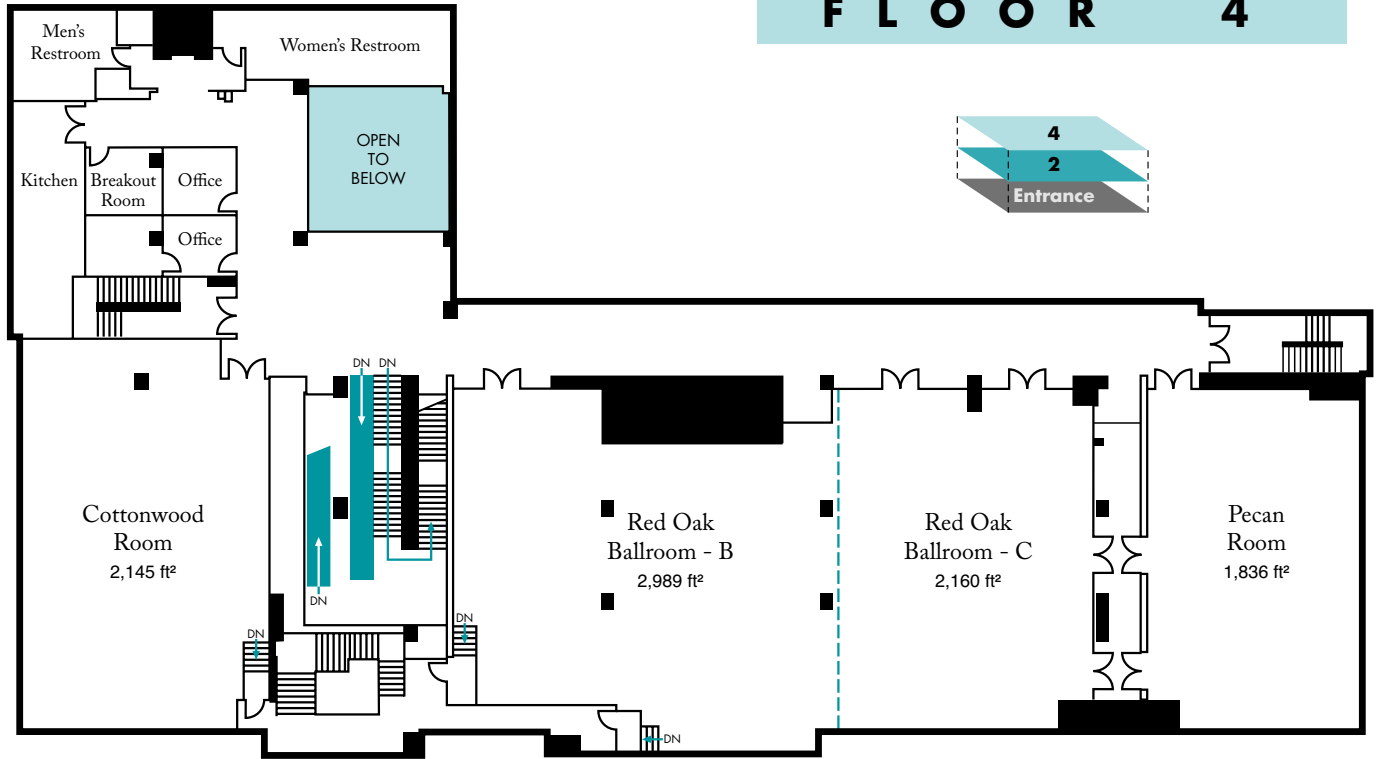

SPACE CONFIGURATION - FORT WORTH/LEVEL 2

| Fort Worth - Floor 2 | Sq. Ft. | Room Dimensions | Theatre | Classroom | Rounds 60" 8 per | Rounds 72" 10 per | Semi Circle 5 per | U-Shape |
|----------------------|---------|-----------------|---------|-----------|------------------|-------------------|-------------------|---------|
| ROB - A | 3,196 | 47 x 68 | 240 | 144 | 160 | 180 | 120 | 44 |
| Live Oak | 2,240 | 40 x 56 | 196 | 100 | 136 | 150 | 70 | 32 |
| Cypress | 1,680 | 35 x 48 | 108 | 64 | 72 | 80 | 45 | 22 |
| Sage | 1,855 | 35 x 53 | 150 | 72 | 104 | 120 | 65 | 28 |
| Magnolia | 1,836 | 34 x 54 | 145 | 64 | 96 | 110 | 45 | 20 |

SPACE CONFIGURATION - FORT WORTH/LEVEL 4

FLOOR 4

| Fort Worth - Floor 3 | Sq. Ft. | Room Dimensions | Theatre | Classroom | Rounds 60" 8 per | Rounds 72" 10 per | Semi Circle 5 per | U-Shape |
|----------------------|---------|-----------------|---------|-----------|------------------|-------------------|-------------------|---------|
| Cottonwood | 2,145 | 39 x 55 | 196 | 100 | 136 | 150 | 70 | 32 |
| ROB - B & C | 5,050 | 101 x 50 | 365 | 150 | 296 | 340 | 100 | 0 |
| ROB - B | 2,989 | 49 x 61 | 197 | 86 | 160 | 180 | 95 | 0 |
| ROB - C | 2,160 | 40 x 54 | 160 | 100 | 112 | 120 | 70 | 0 |
| Pecan | 1,836 | 34 x 54 | 145 | 64 | 96 | 110 | 45 | 20 |