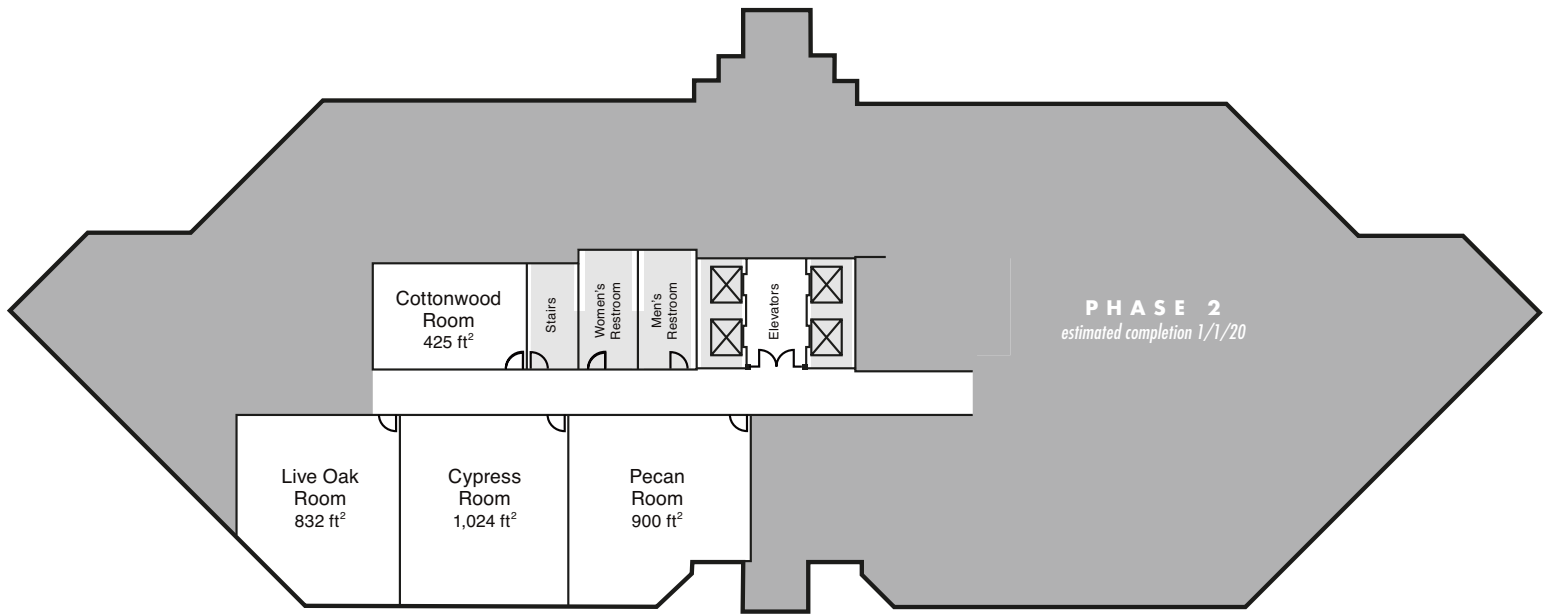

SPACE CONFIGURATION - DALLAS / PHASE 1

Dallas - Phase 1	Sq. Ft.	Room Dimensions	Theatre	Classroom	Rounds 60" 8 per	Rounds 72" 10 per	Semi Circle 5 per	U-Shape
Cottonwood	425	17x25	34	21	24	-	15	8
Live Oak	832	32x26	67	42	48	-	35	16
Cypress	1024	32x32	82	51	48	-	40	20
Pecan	900	32x28	72	45	48	-	35	18